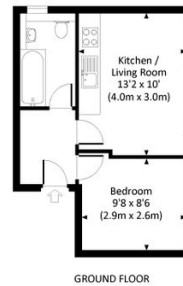

Cobbett Close

London EN3 6QT
bedrooms 1
bathrooms 1
301.00 sqft
27.96 sqm
available from now on