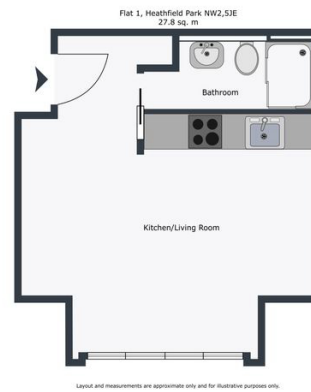

Flat 1 7 Heathfield Park

London NW2 5JE
bathrooms 1
299.24 sqft
27.80 sqm
available from now on

+44 7778 470998

rent

total rent
deposit

GBP 1,325
GBP 1,528.85

apartment

pets
furnished state