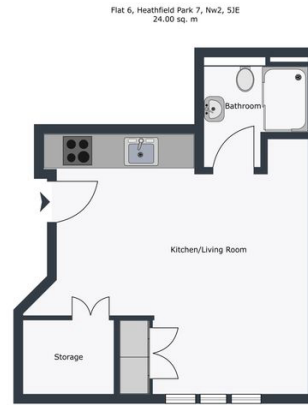

Flat 6 7 Heathfield Park

London NW2 5JE
floor 2 out of 3
272.33 sqft
25.30 sqm
available from 01/12/2024

+44 7778 470998

rent

total rent
deposit

GBP 1,300
GBP 1,500

apartment

pets
washer dryer