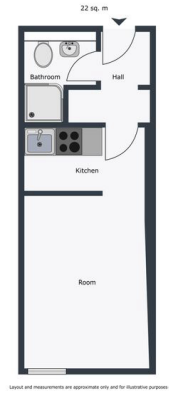

# Flat 12 Riverside Apartment

London N13 4RW  
floor 1 out of 2  
bathrooms 1  
242.00 sqft  
22.48 sqm  
available from 10/04/2025

+44 7776 659028