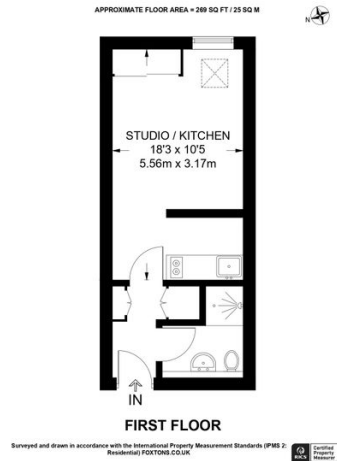

Flat 17 Riverside Apartment

London N13 4RW
 floor 1 out of 2
 bathrooms 1
 262.00 sqft
 24.34 sqm
 available from 10/07/2024

+44 7776 659028

rent

total rent
 deposit

GBP 1,100
 GBP 1,269.23

apartment

pets
 built-in kitchen
 washing machine
 washer dryer