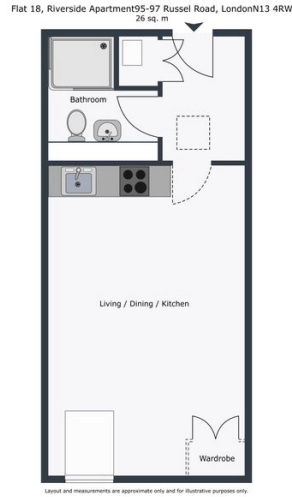

Flat 18 Riverside Apartment

London N13 4RW
 bathrooms 1
 284.00 sqft
 26.38 sqm
 available from 07/09/2024

+44 77 0839-5782

rent

total rent
 deposit

GBP 1,100
 GBP 1,269.23

apartment

pets
 built-in kitchen
 washing machine
 washer dryer