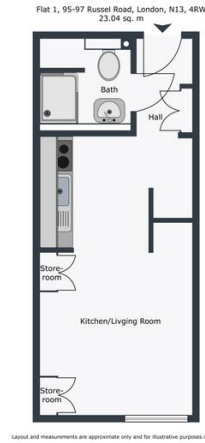

Flat 7 Riverside Apartment

London N13 4RW
bathrooms 1
248.00 sqft
23.04 sqm
available from now on

+44 77 0839-5782

rent

total rent
deposit

GBP 1,100
GBP 1,269.23

apartment

pets
furnished state