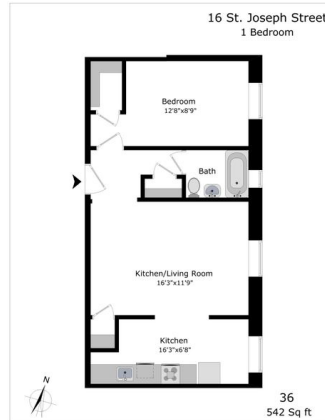

16 St. Joseph

Toronto, ON, M4Y 1J9

floor 3 out of 4

bedrooms 1

bathrooms 1

541.00 sqft

50.26 sqm

available from 2026-04-06