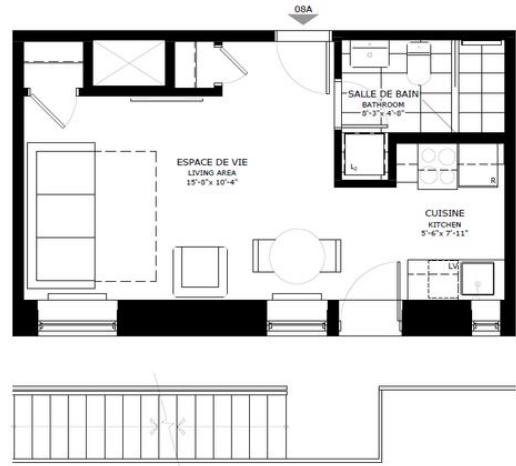

4880 Queen Mary Road

Montreal, QC, H3W 1W9
floor 2 out of 4
bathrooms 1
400.00 sqft
37.16 sqm
available from 2024-07-01

+1 438 998 0042

rent

total rent
includes water

CAD 1,105

apartment

pets
furnished state
flooring
dishwasher
microwave
washing machine
dryer
blinds
heated bathroom
floor
air conditioning

allowed
unfurnished
engineered wood

building

construction year
concierge
bicycle racks
onsite laundry

1931

parking

indoor parking

CAD 140

distance, meters