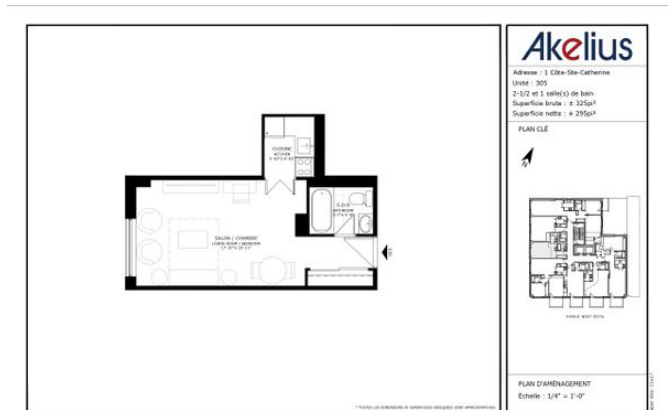

1 Cote-Sainte-Catherine

Montreal, QC, H2V 2S6
floor 2 out of 15
bathrooms 1
313.90 sqft
29.16 sqm
available from 2026-08-01

+1 438 998 0141

rent

total rent
includes hot water, water

CAD 1,095

apartment

pets
furnished state
flooring

only cats allowed
unfurnished
parquet

building

construction year
elevator
concierge
Canada Post parcel
locker
bicycle racks

1965

distance, meters

closest subway
station

Mont Royal