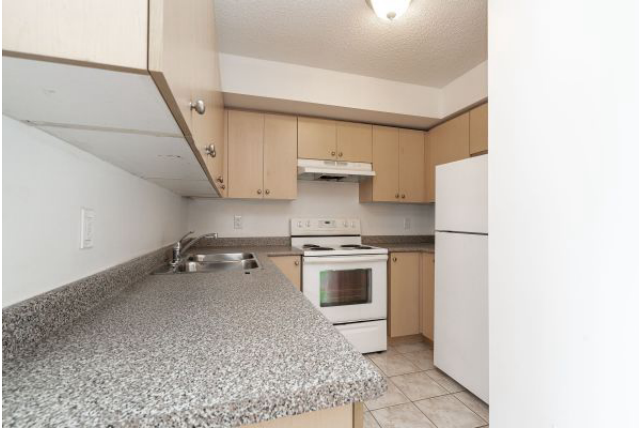

333 Sidney Belsey Cres.

Toronto, ON, M6M 0A2
floor 10 out of 14
bathrooms 1
450.00 sqft
41.81 sqm
available from 2026-06-10

Unit 1016
Bachelor
450 sq ft

+1 647 927 0440

rent

total rent **CAD 1,499**
includes hydro, heating, water, gas

apartment

pets **allowed**
furnished state **unfurnished**

building

construction year **2008**

bike room
elevator

cable and internet
ready

locker **CAD 60**
onsite laundry

parking

indoor parking **CAD 150**
outdoor parking **CAD 125**