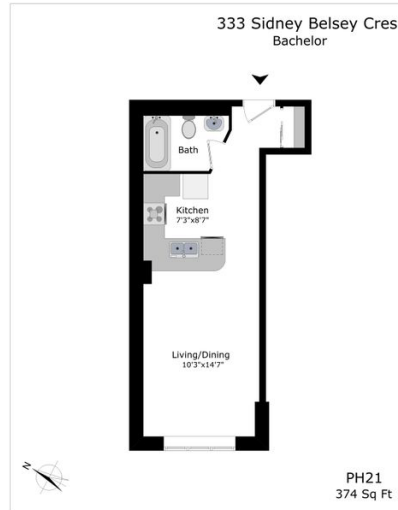

# 333 Sidney Belsey Cres.

Toronto, ON, M6M 0A2  
floor 14 out of 14  
bathrooms 1  
450.00 sqft  
41.81 sqm  
available from 2024-10-01

+1 647 927 0157