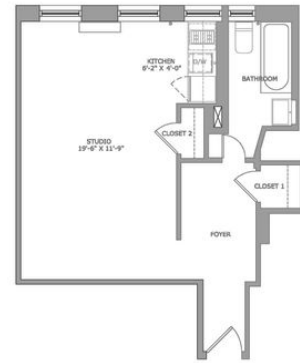

West 23rd Street

New York, NY 10011
floor 2 out of 8
bathrooms 1
438.00 sqft
40.69 sqm
available from 9/25/2024

CHELSEA - 225 W 23RD STREET

438 SF
UNIT 25

+1 917 972 1690

rent

total rent

USD 3,600